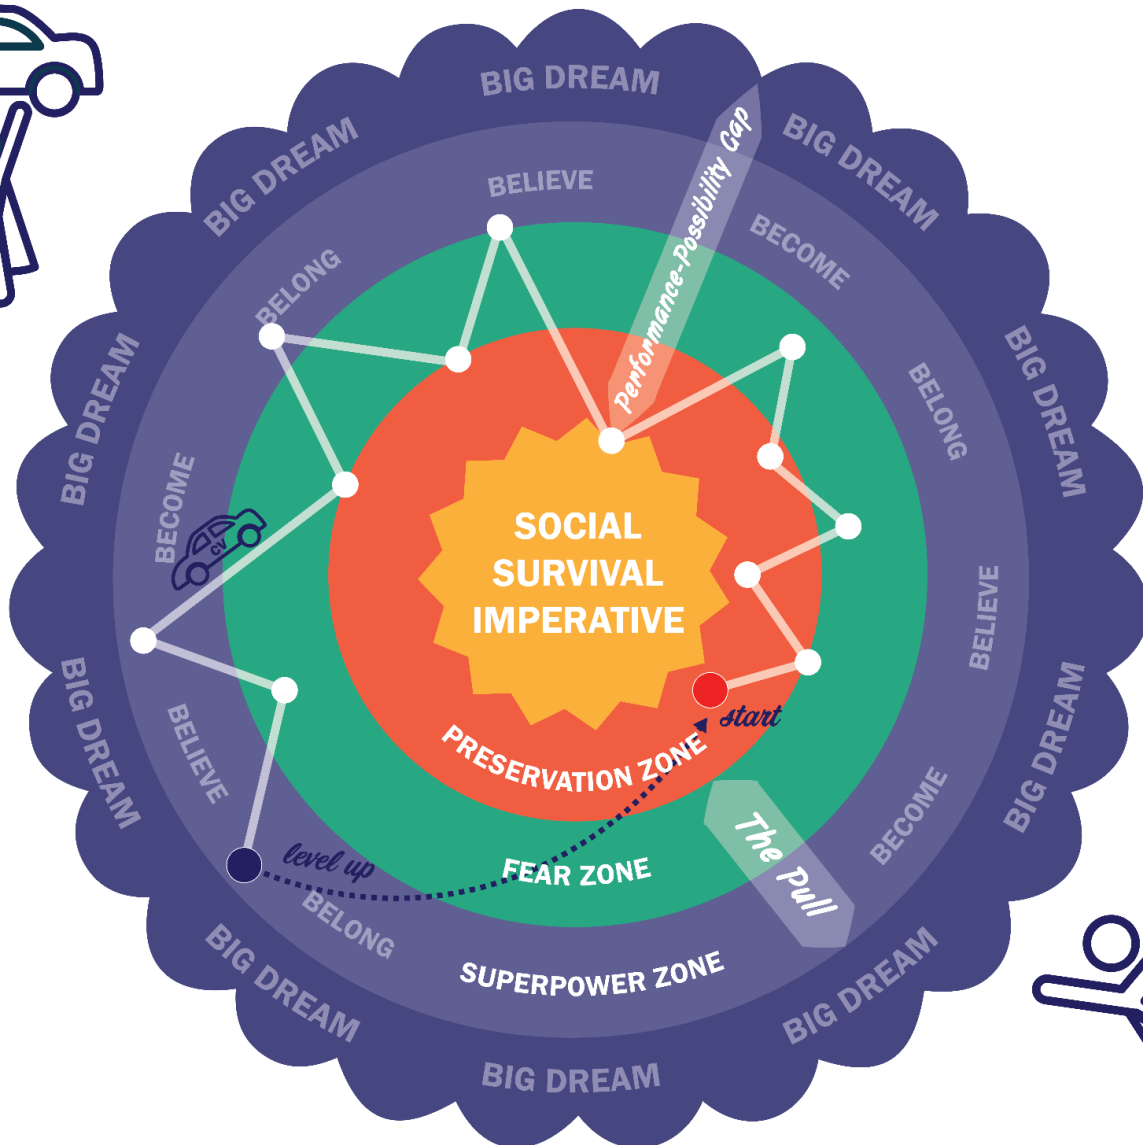

# The Human Journey with a Coach

The Social Survival Imperative pulls the player in. The BIG DREAM pulls the player out.

The Coach guides the Player through an adventure from the Preservation Zone, through the Fear Zone, and into the Superpower Zone. Notice it is NOT a straight line!